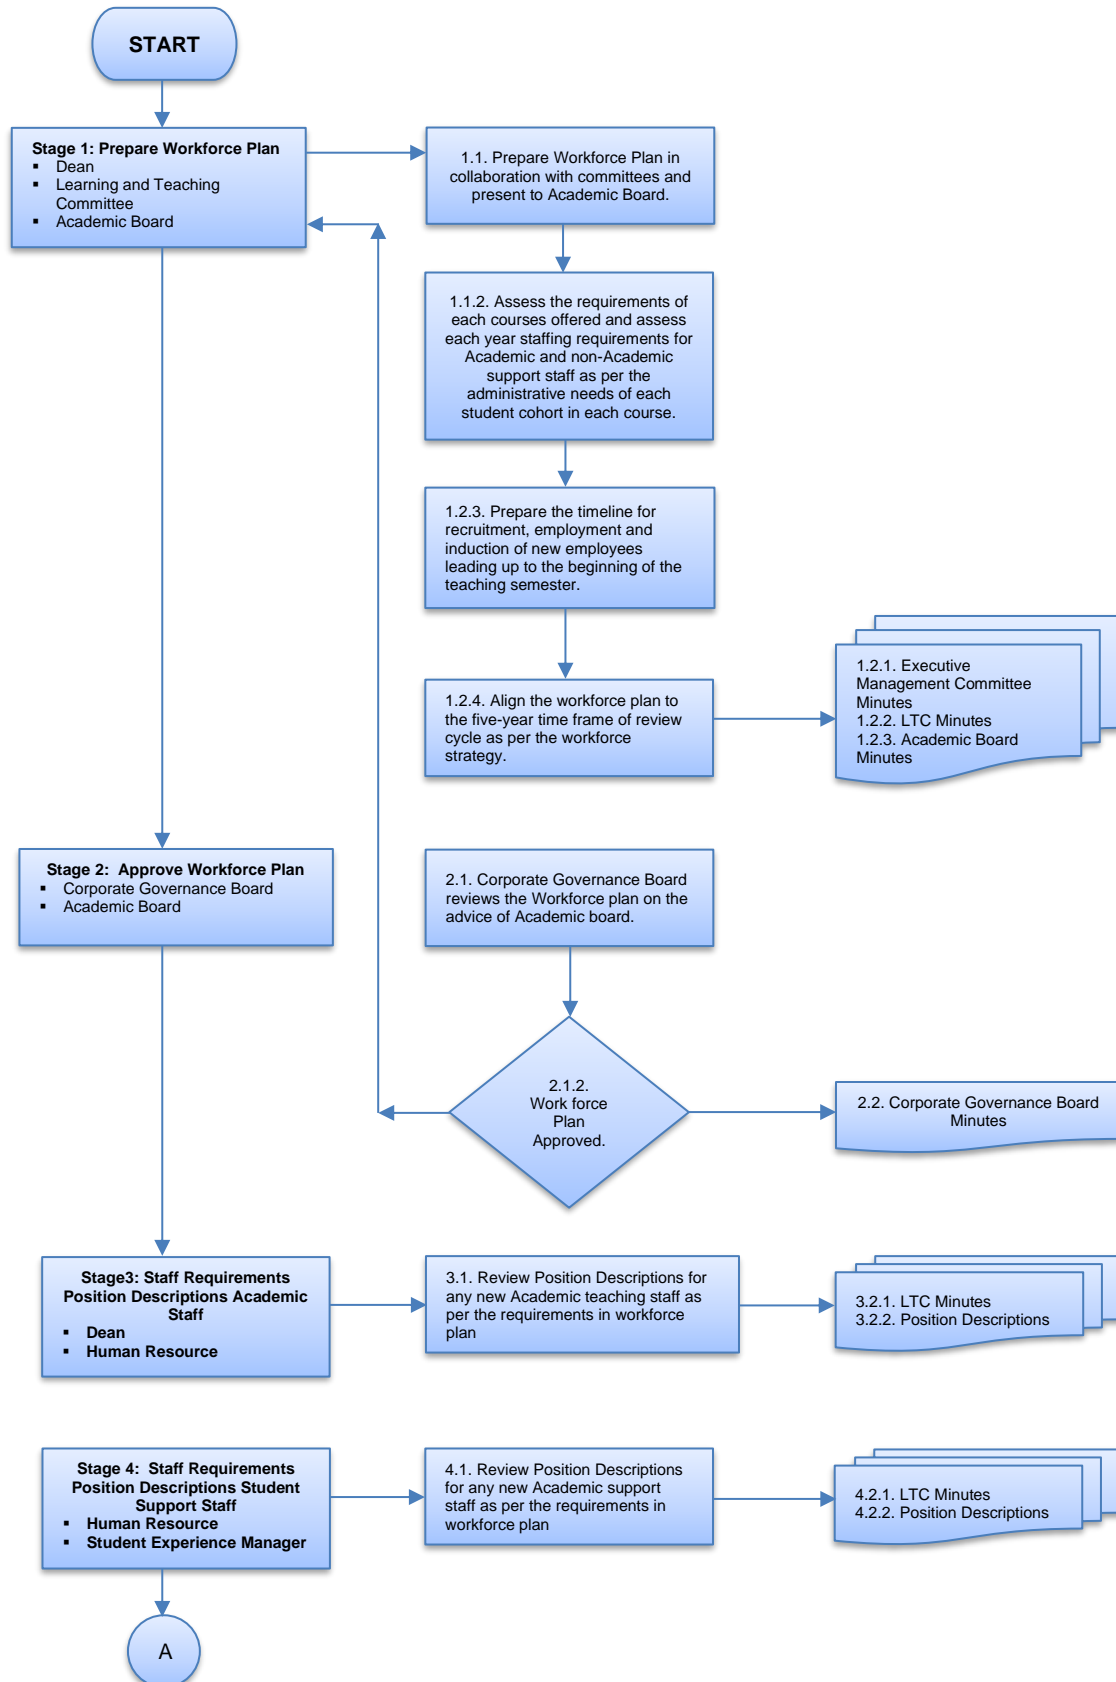

HIGHER EDUCATION WORKFORCE FLOW CHART

Version History			
Version number:	Approved by:	Approval Date:	Revision Notes:
1.0	Registrar	17/12/2020	New flowchart
1.1	Registrar	22/02/2023	TEQSA and CRICOS requirements incorporated