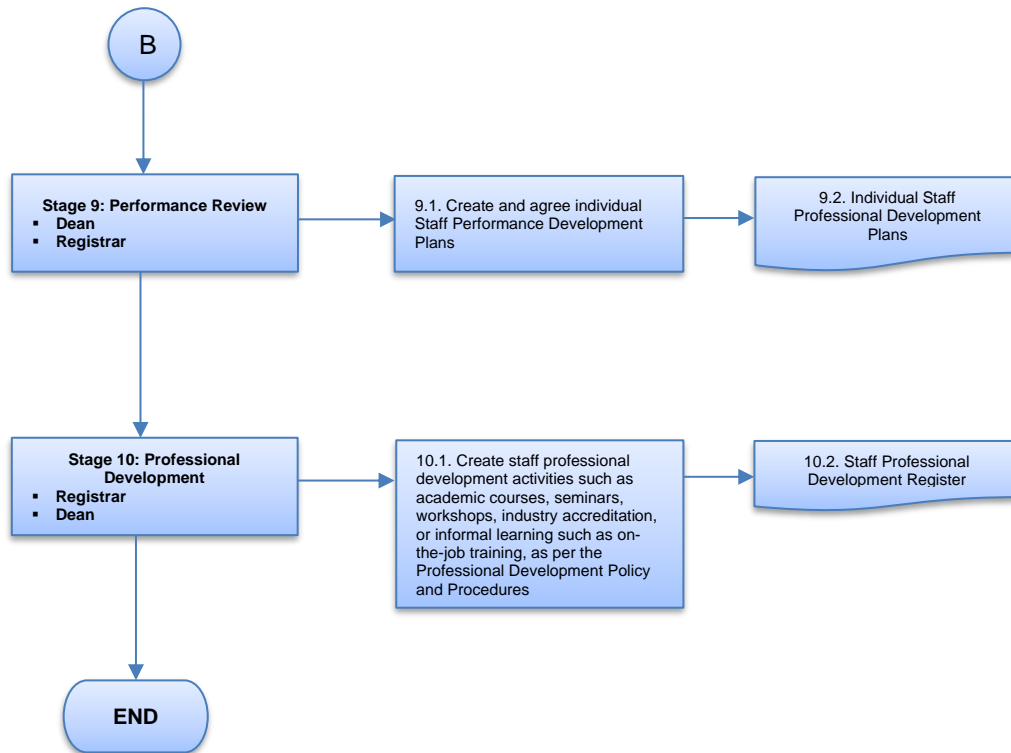

HIGHER EDUCATION WORKFORCE FLOW CHART

Version History			
Version number:	Approved by:	Approval Date:	Revision Notes:
1.0	Registrar	17/12/2020	New flowchart
1.1	Registrar	22/02/2023	TEQSA and CRICOS requirements incorporated