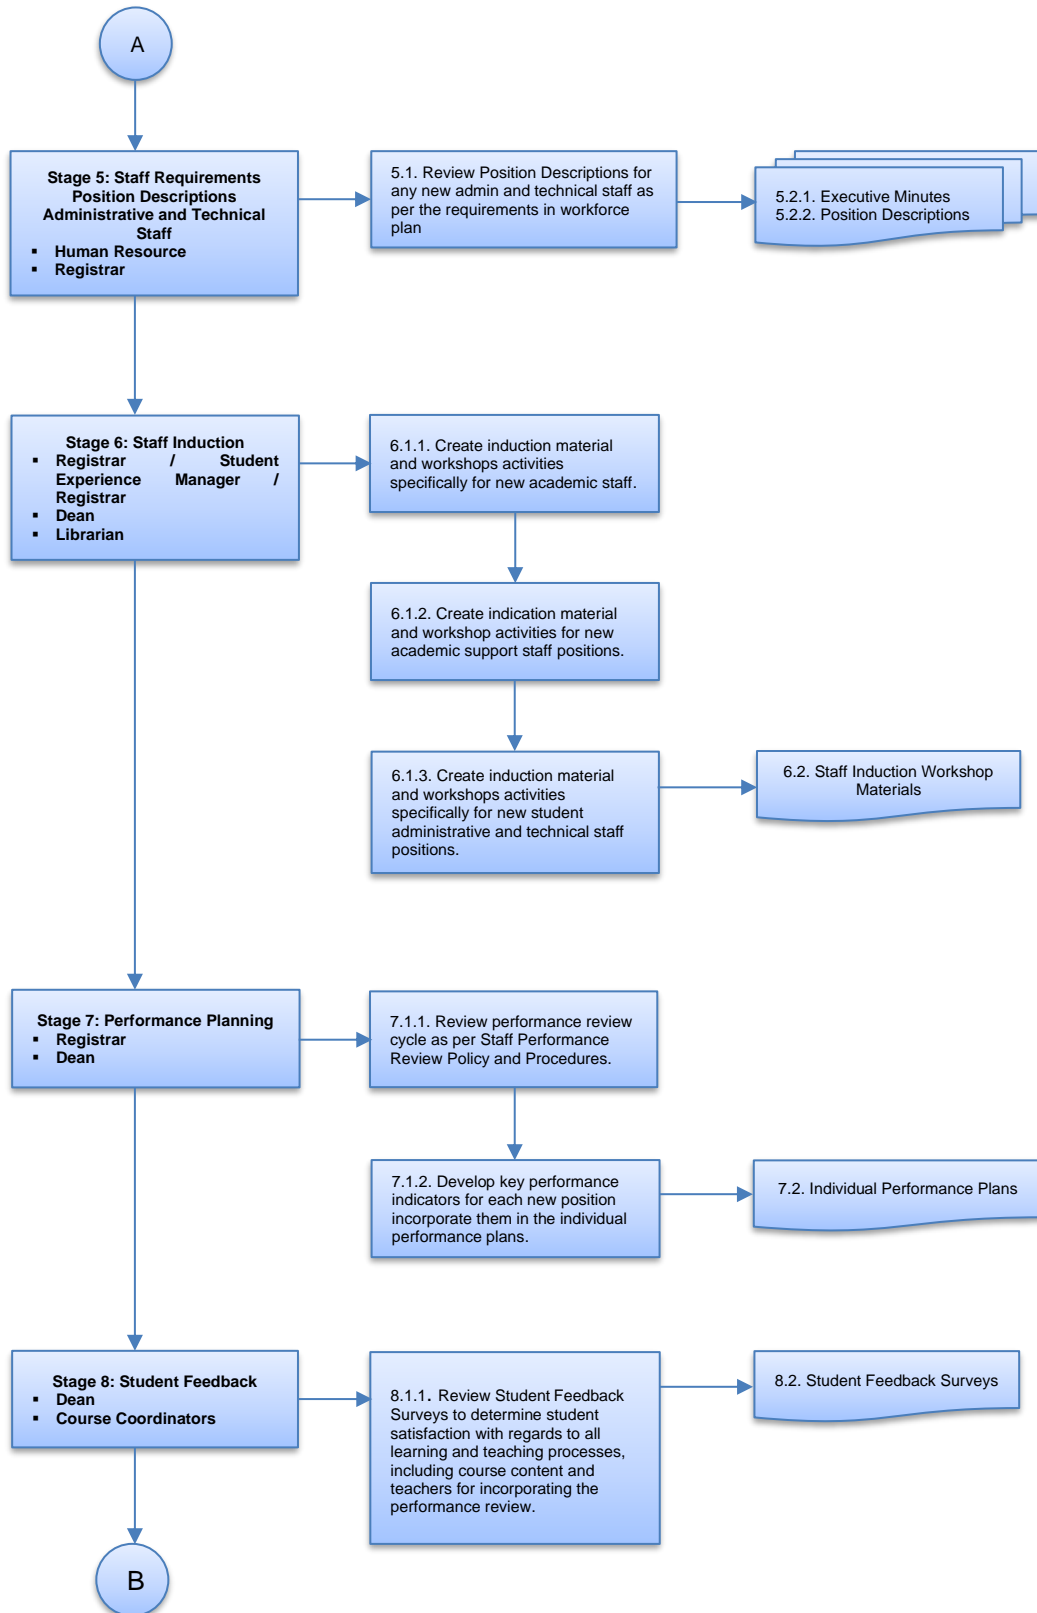

HIGHER EDUCATION WORKFORCE FLOW CHART

Version History			
Version number:	Approved by:	Approval Date:	Revision Notes:
1.0	Registrar	17/12/2020	New flowchart
1.1	Registrar	22/02/2023	TEQSA and CRICOS requirements incorporated